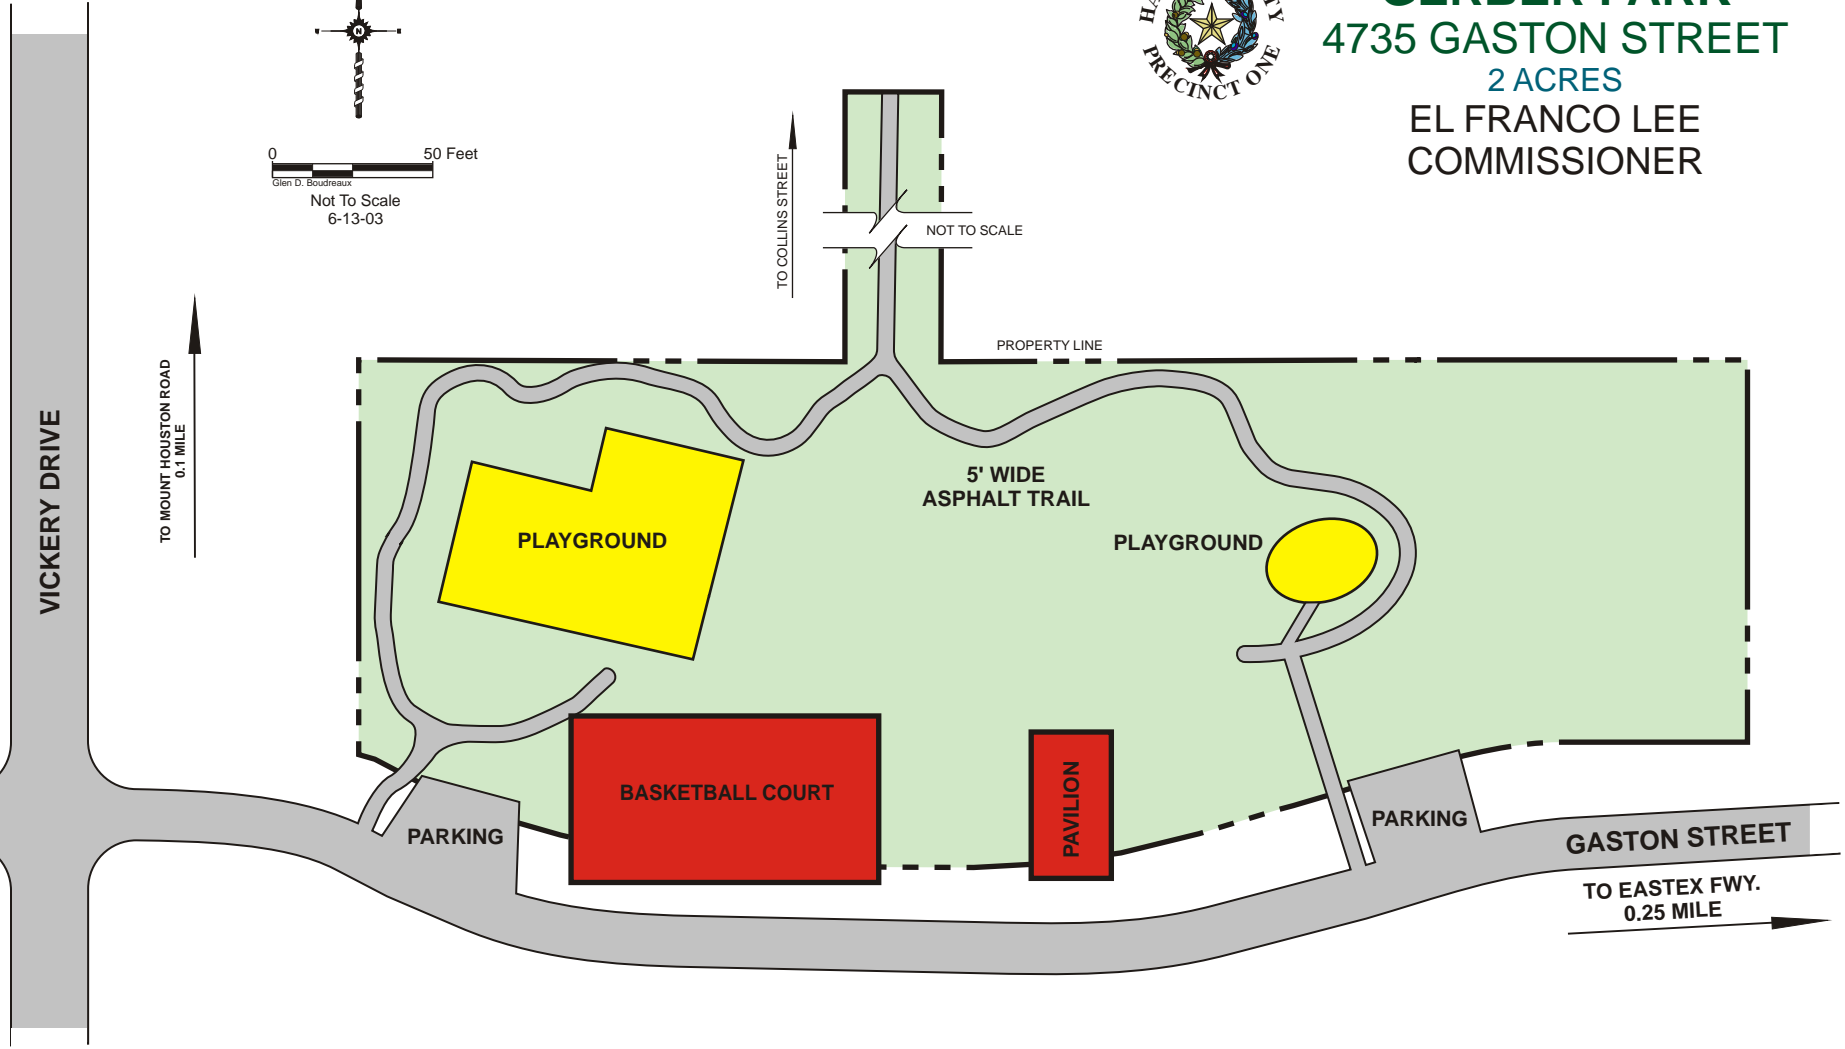

HARRIS COUNTY
PRECINCT ONE
GERBER PARK
4735 GASTON STREET
2 ACRES
EL FRANCO LEE
COMMISSIONER

VICKERY DRIVE

PARKING

BASKETBALL COURT

PAVILION

PARKING

GASTON STREET

TO EASTEX FWY.
0.25 MILE

PLAYGROUND

5' WIDE
ASPHALT TRAIL

PLAYGROUND

PROPERTY LINE

NOT TO SCALE

50 Feet

Glen D. Boudreaux
Not To Scale
6-13-03

TO COLLINS STREET

TO MOUNT HOUSTON ROAD
0.1 MILE